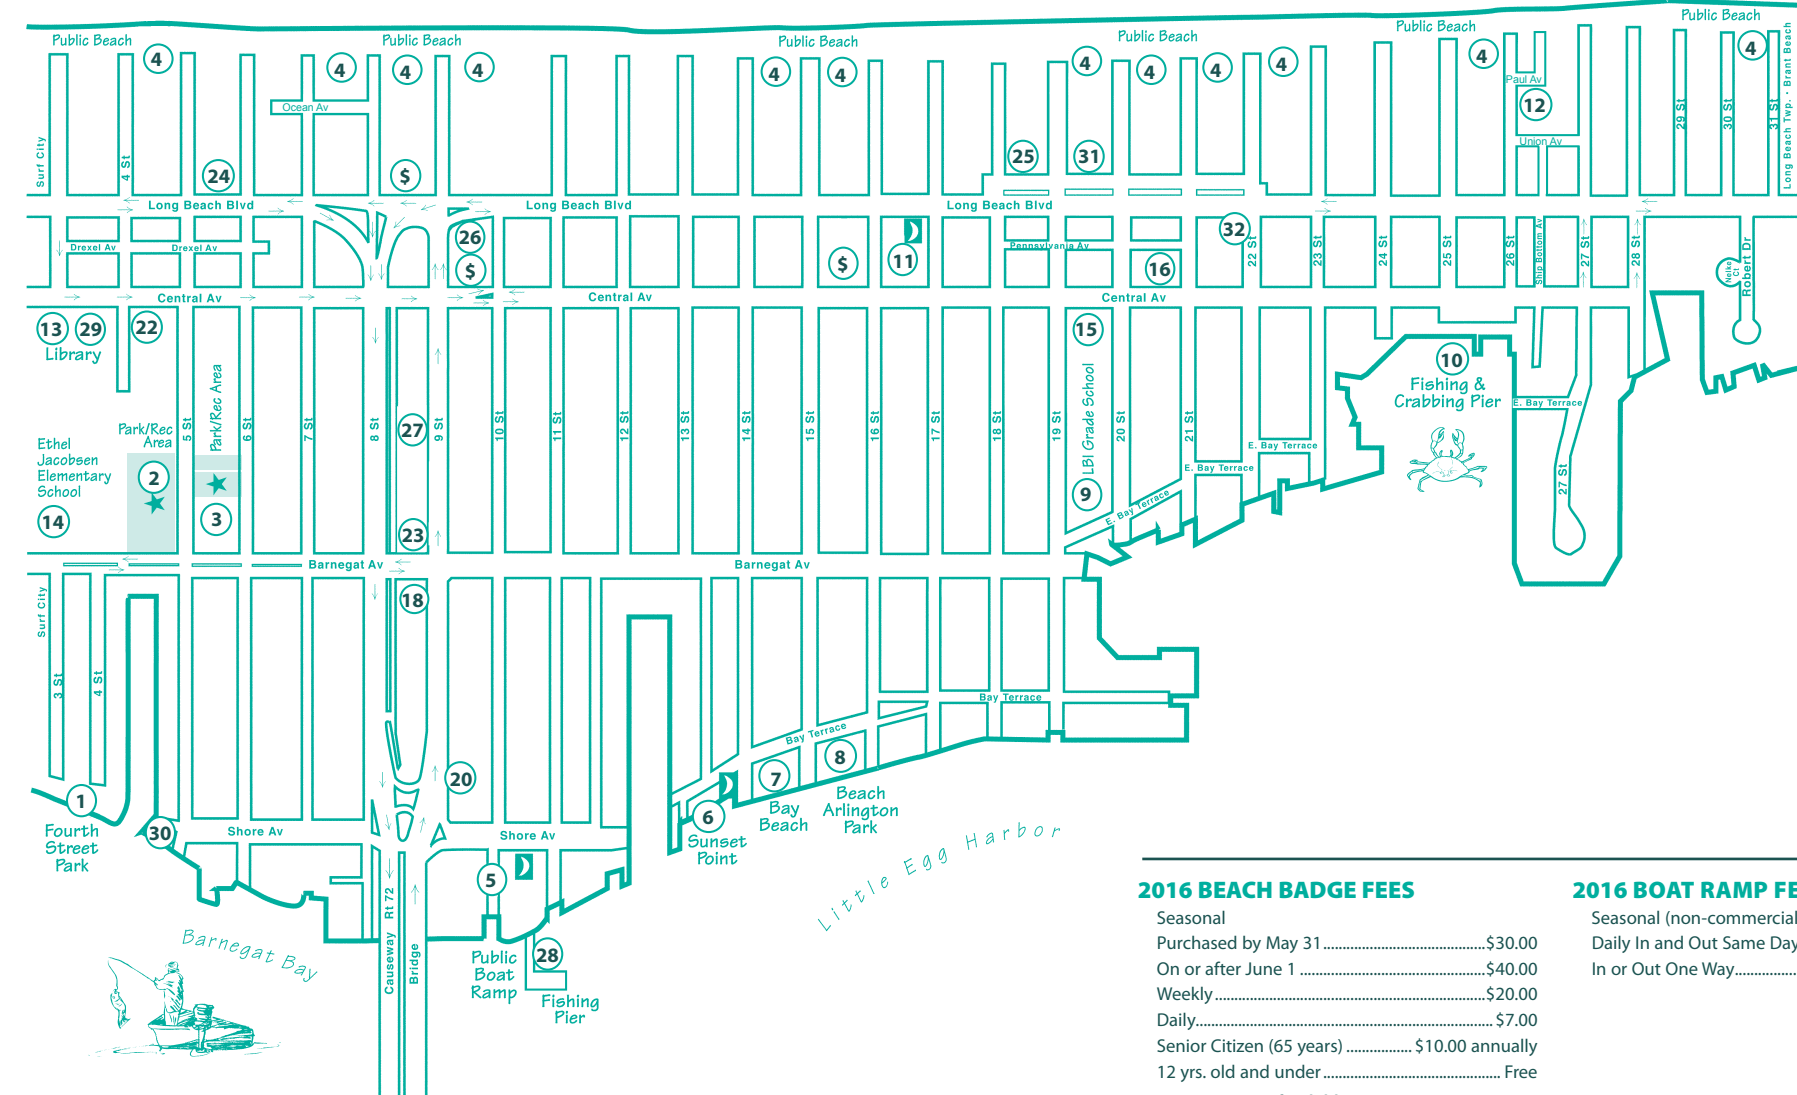

2016 BEACH BADGE FEES

Seasonal	
Purchased by May 31.....	$30.00
On or after June 1.....	$40.00
Weekly.....	$20.00
Daily.....	$7.00
Senior Citizen (65 years).....	$10.00 annually
12 yrs. old and under.....	Free

2016 BOAT RAMP FEES

Seasonal (non-commercial).....	$70.00
Daily In and Out Same Day.....	$20.00
In or Out One Way.....	$20.00

Fees are non-refundable