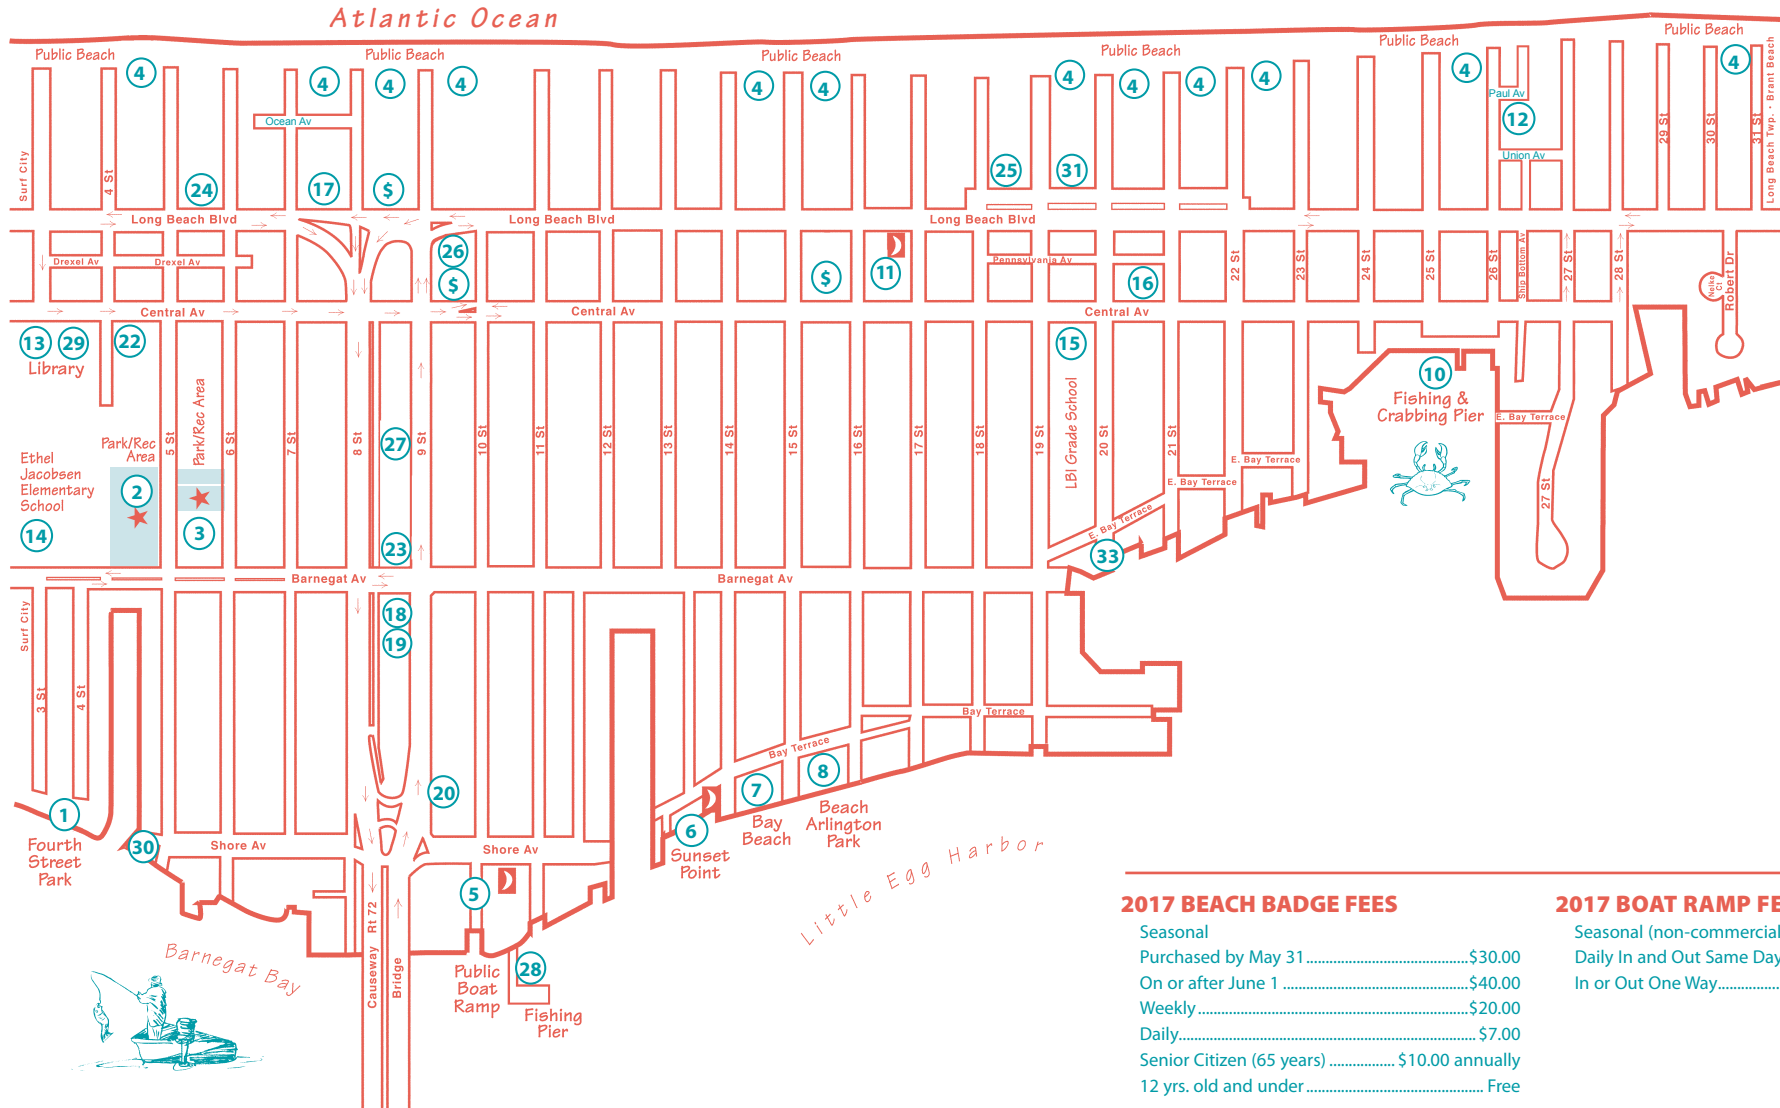

10th Street Waterfront Park	5
Robert W. Nissen Boat Ramp, Municipal Parking, Gazebo, Playground & Park, Fishing Pier	28
Sunset Point	6
Ede Kahl Gazebo, Sunset Point Gardens, Parking	
Bay Beach	7
Lifeguard, Shallow Swimming Area, Sandy Beach	
Beach Arlington Park	8
Playground, Pavilion, Parking	
Ballfield, Playground	9
Fishing & Crabbing Pier	10
Pavilion, Parking	
Park	30, 33
Benches, Gazebo	

Services

Restrooms	5, 6, and 11
ATM Machines	$
Bank of America, 1501 Long Beach Blvd. 7-11, 8th St. & Long Beach Blvd. WaWa, Inside the Store, 902 Central Ave.	
Post Office	11
Ship Bottom Borough Hall	11
Police Station	11
Beach Operations HeadQuarters	12
Library	13
Ocean County Library, Long Beach Island Branch	
Ethel Jacobsen School	14

LBI Grade School	15
Firehouse	16
Pharmacies	
CVS	17
CVS	18
Chiropractors	19, 20
Dentists	22, 23, 24
Medical Center, Eye Doctor	25
Emergency Medical Center	26
S.O.C. Chamber of Commerce	
Tourist Information Center	27
Fishing Pier	10, 28
Recycling Center	29
Grace Calvary Church	31

2017 BEACH BADGE FEES

Seasonal	
Purchased by May 31	$30.00
On or after June 1	$40.00
Weekly	$20.00
Daily	$7.00
Senior Citizen (65 years)	$10.00 annually
12 yrs. old and under	Free

Fees are non-refundable

2017 BOAT RAMP FEES

Seasonal (non-commercial)	$70.00
Daily In and Out Same Day	$20.00
In or Out One Way	$20.00