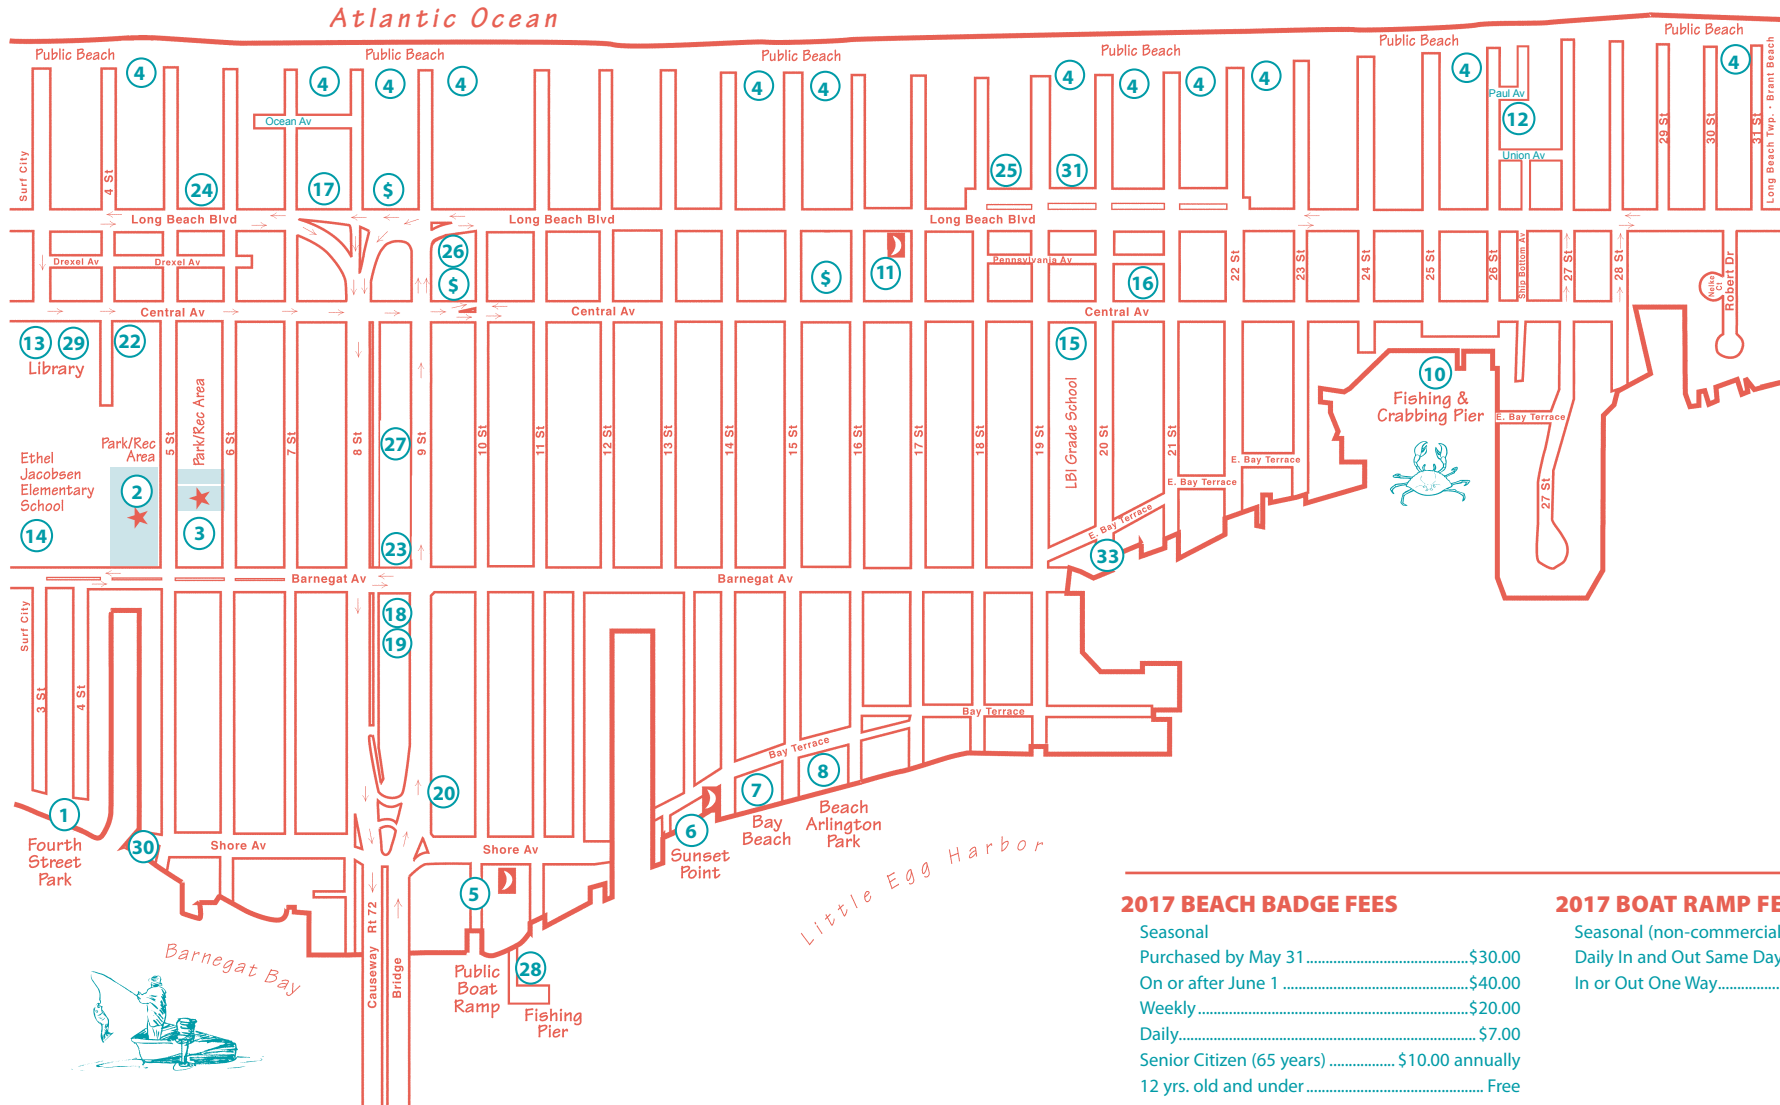

10th Street Waterfront Park.....	5
Robert W. Nissen Boat Ramp, Municipal Parking, Gazebo, Playground & Park, Fishing Pier.....	28
Sunset Point.....	6
Ede Kahl Gazebo, Sunset Point Gardens, Parking	
Bay Beach.....	7
Lifeguard, Shallow Swimming Area, Sandy Beach	
Beach Arlington Park.....	8
Playground, Pavilion, Parking	
Ballfield, Playground.....	9
Fishing & Crabbing Pier.....	10
Pavilion, Parking	
Park.....	30, 33
Benches, Gazebo	

Services

Restrooms.....	5, 6, and 11
ATM Machines.....	$
Bank of America, 1501 Long Beach Blvd. 7-11, 8th St. & Long Beach Blvd. WaWa, Inside the Store, 902 Central Ave.	
Post Office.....	11
Ship Bottom Borough Hall.....	11
Police Station.....	11
Beach Operations HeadQuarters.....	12
Library.....	13
Ocean County Library, Long Beach Island Branch	
Ethel Jacobsen School.....	14

LBI Grade School.....	15
Firehouse.....	16
Pharmacies	
CVS.....	17
CVS.....	18
Chiropractors.....	19, 20
Dentists.....	22, 23, 24
Medical Center, Eye Doctor.....	25
Emergency Medical Center.....	26
S.O.C. Chamber of Commerce	
Tourist Information Center.....	27
Fishing Pier.....	10, 28
Recycling Center.....	29
Grace Calvary Church.....	31

2017 BEACH BADGE FEES

Seasonal	
Purchased by May 31.....	$30.00
On or after June 1.....	$40.00
Weekly.....	$20.00
Daily.....	$7.00
Senior Citizen (65 years).....	$10.00 annually
12 yrs. old and under.....	Free

Fees are non-refundable

2017 BOAT RAMP FEES

Seasonal (non-commercial).....	$70.00
Daily In and Out Same Day.....	$20.00
In or Out One Way.....	$20.00