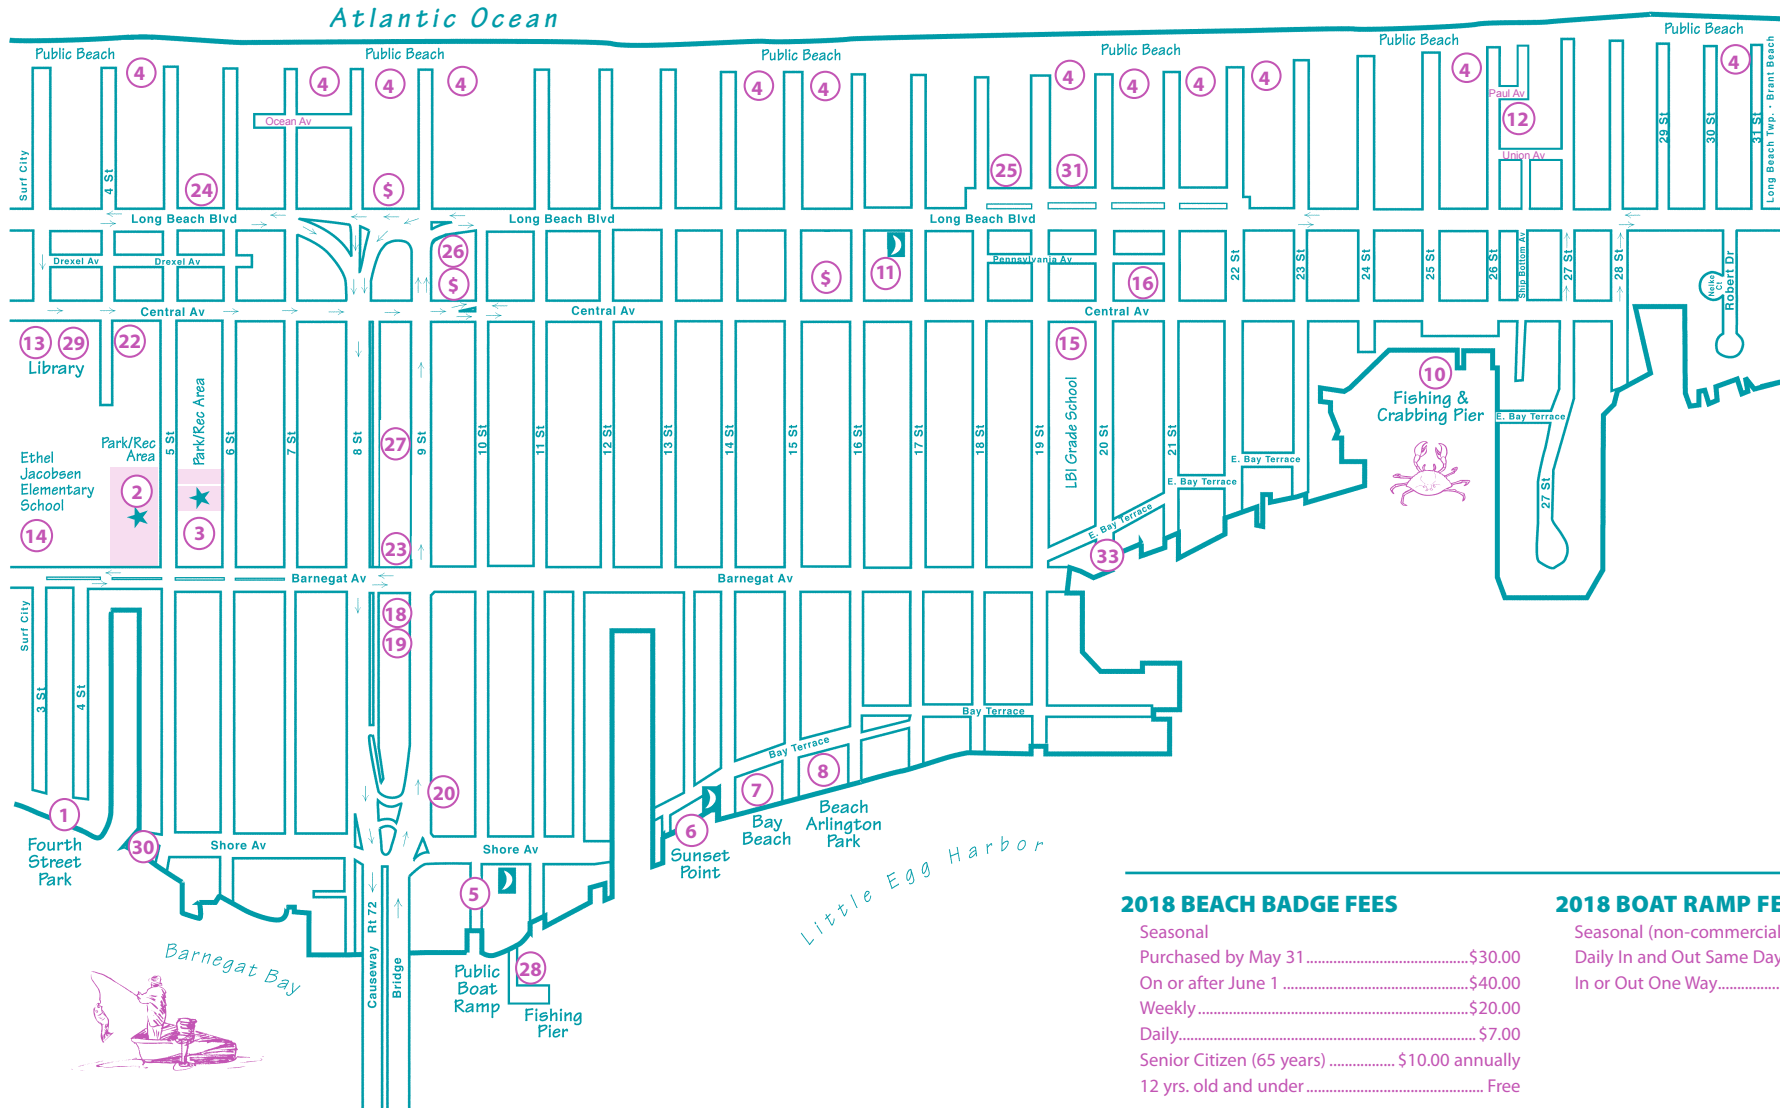

10th Street Waterfront Park.....	5
Robert W. Nissen Boat Ramp, Municipal Parking, Gazebo, Playground & Park, Fishing Pier.....	28
Sunset Point.....	6
Ede Kahl Gazebo, Sunset Point Gardens, Parking.....	6
Bay Beach.....	7
Lifeguard, Shallow Swimming Area, Sandy Beach.....	7
Beach Arlington Park.....	8
Playground, Pavilion, Parking.....	8
Ballfield, Playground.....	9
Fishing & Crabbing Pier.....	10
Pavilion, Parking.....	10
Park.....	30, 33
Benches, Gazebo.....	30, 33

Services

Restrooms.....	5, 6, and 11
ATM Machines.....	$
Bank of America, 1501 Long Beach Blvd. 7-11, 8th St. & Long Beach Blvd. WaWa, Inside the Store, 902 Central Ave.	$
Post Office.....	11
Ship Bottom Borough Hall.....	11
Police Station.....	11
Beach Operations HeadQuarters.....	12
Library.....	13
Ocean County Library, Long Beach Island Branch	13
Ethel Jacobsen School.....	14

LBI Grade School.....	15
Firehouse.....	16
Pharmacy.....	16
CVS.....	18
Chiropractors.....	19, 20
Dentists.....	22, 23, 24
Medical Center, Eye Doctor.....	25
Emergency Medical Center.....	26
S.O.C. Chamber of Commerce Tourist Information Center.....	27
Fishing Pier.....	10, 28
Recycling Center.....	29
Grace Calvary Church.....	31

2018 BEACH BADGE FEES

Seasonal	
Purchased by May 31.....	$30.00
On or after June 1.....	$40.00
Weekly.....	$20.00
Daily.....	$7.00
Senior Citizen (65 years).....	$10.00 annually
12 yrs. old and under.....	Free

Fees are non-refundable

2018 BOAT RAMP FEES

Seasonal (non-commercial).....	$70.00
Daily In and Out Same Day.....	$20.00
In or Out One Way.....	$20.00